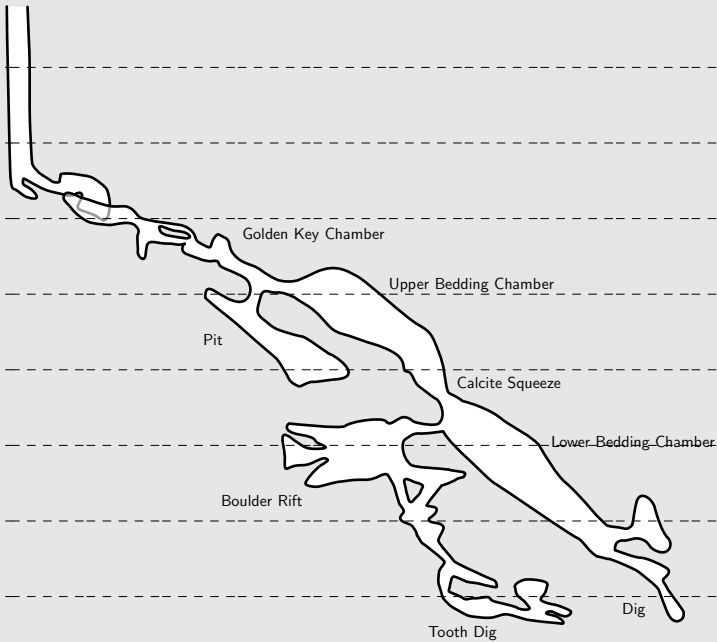

## Elevation Looking East

Entrance

## White Rabbit's Hole

0 5 10 15 20 25 m

Location NGR ST/5333.5051 Altitude 244m

Length 145.8m Depth 40.1m

*Surveyed by:* John Cooper, Mike Kousiounis, Adrian Vanderplank, Jude Vanderplank 2022 – 2023